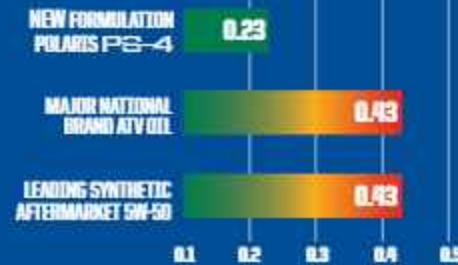

ENGINE WEAR TEST LOWER NUMBER = LESS WEAR OF CRITICAL ENGINE PARTS LESS WEAR MEANS LONGER ENGINE LIFE

AGM 09/12. In 3rd party against 11 competitor products Polaris had 46% or better wear protection compared to all of the test products.

THE BEST PROTECTION

- At least 40% improved wear protection compared to previous Polaris PS-4 formulation and all aftermarket oils tested.
- Best engine protection against wear for the longest engine life.