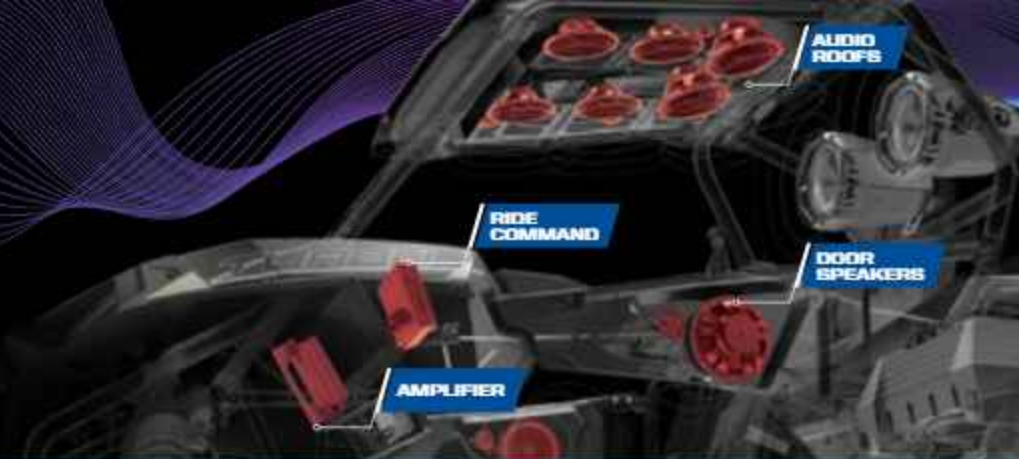

> AUDIO

BUILD YOUR AUDIO SYSTEM