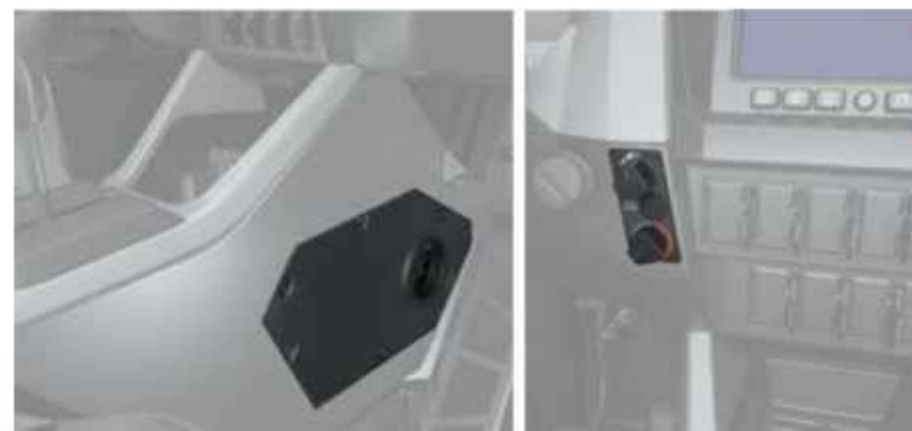

• High protection strength • Lower profile • Sleek style	VS	• Water run-off • Pre-existing mounting features • Lightweight

ALUMINUM

ALUMINUM ROOF

- .125" lightweight aluminum stamped sheet with full seal for a leak-free barrier and vibration elimination
- Quick install, low-profile design with maximum protection and durability from the harshest conditions

COLOR	2-SEAT	4-SEAT
WHITE BLACK	2883743 458 • $489^{MS}	2883930 458 • $749^{MS}
DMY RED	2883743 293 • $519^{MS}	2883930 293 • $809^{MS}
	TURBO R '22-'23, PRO XP '20-'23	TURBO R '4' '22-'23, PRO XP '4' '20-'23
	MATT BLACK STOCK ON TURBO R & TURBO R PREMIUM/ULTIMATE	

PRO R	COLOR	2-SEAT	4-SEAT
	WHITE BLACK	2884237 458 • $489^{MS}	2884225 458 • $749^{MS}

LIGHT POCKET ALUMINUM ROOF

- .125" lightweight aluminum stamped sheet with full seal for a leak-free barrier and vibration elimination
- Low-profile with light pocket
- Quick installation with maximum protection and durability from the harshest conditions
- Not compatible with Full Vented Windshield - Glass (2889109) or Tip Out Windshield - Hard Coat Poly (2889536)

COLOR	2-SEAT	4-SEAT
WHITE BLACK	2883961 458 • $529^{MS}	2883911 458 • $809^{MS}
	TURBO R '22-'23, PRO XP '20-'23	TURBO R '4' '22-'23, PRO XP '4' '20-'23

ADD THE 26" RZSR® SINGLE ROW LED LIGHT BAR, WHICH FITS PERFECTLY INTO THE ROOF POCKET. SEE P. 24 FOR MORE DETAILS

VISIONARY DESIGN

Relentless attention to detail delivers extraordinary style and function for the ultimate ride.

> DOORS

DOOR CLOSEOFFS

- Lightweight plastic door closeoffs provide riders protection from mud, rocks and water
- Quick installation and seamless fit into door opening
- Retains front ventilation

2883765 • $229^{MS}
PRO R '22-'23, TURBO R '22-'23, PRO XP '20-'23
STANDARD ON 4 SEAT, PREMIUM/ULTIMATE MODELS

ALUMINUM DOORS

- 12-gauge thick, stamped aluminum with full lower coverage and seal to keep out water, mud, dust and debris
- Uses factory door frames, with 4-Seat option providing an additional seal between front and rear doors
- Compatible with Front Door Inner Closeoff Panels (2884658, 2884831) and Canvas Upper Half Doors (2884664, 2884665)
- Proline Wraps® door graphics available at prolinewraps.com

COLOR	2-SEAT	4-SEAT
WHITE BLACK	2884658 458 • $604^{MS}	2884660 458 • $1,029^{MS}
	PRO R '22-'23, TURBO R '22-'23, PRO XP '20-'23	PRO R '4' '22-'23, TURBO R '4' '22-'23, PRO XP '4' '20-'23
	NOT COMPATIBLE WITH LOW PROFILE ROCK SLIDERS (2883981)	

FRONT DOOR INNER CLOSEOFF PANELS

- Vacuum formed polyethylene with full lower coverage and seal that keeps out water, mud, dust and debris
- Built-in armrest
- 2-Seat option maintains color accent boomerang
- Compatible with Door Closeoffs (2883765) and Aluminum Doors (2884659-458, 2884660-458)

2-SEAT • 2884658 • $409^{MS}
PRO R '22-'23, TURBO R '22-'23, PRO XP '20-'23
NOT COMPATIBLE WITH ROCK SLIDERS (2883981, 2885997)

4-SEAT • 2884831 • $409^{MS} [NOT STOCK]
PRO R '4' '22-'23, TURBO R '4' '22-'23, PRO XP '4' '20-'23
NOT COMPATIBLE WITH ROCK SLIDERS (2883981, 2885997)

CANVAS UPPER HALF DOORS

- High quality compression molded doors nest into thermoformed high-density polyethylene side shrouds for excellent sealing
- Includes zip-down 30-gauge clear vinyl windows
- Provides profiled cab edge for superior fit and finish
- Includes seals for key closeoff areas

2-SEAT • 2884664 • $849^{MS}
TURBO R '22-'23, PRO XP '20-'23

4-SEAT • 2884665 • $1,499^{MS} [NOT STOCK]
TURBO R '4' '22-'23, PRO XP '4' '20-'23

SOME DRIVERS MAY EXPERIENCE PASSENGER SIDE WINDOW OBSTRUCTION WHEN USED WITH UPPER HALF DOORS. USE WITH CAUTION.

> HEATER

HEATER KIT

- Connects to Polaris PURSE bus bar to provide reliable, steady heat to your cab with fan speed and temperature control
- Closeable driver and passenger floor vents and electronic demist vent shutoff

2884386 • $799^{MS}
PRO XP '4' '20-'23, PRO XP '20-'23

CHOOSE YOUR DOOR

ADD DOOR ACCESSORIES

PRO R, TURBO R & PRO XP

AUDIO

WINDSHIELDS & REAR PANELS

ROOF DOORS & HEATER

VEHICLE PROTECTION

LIGHTS

STORAGE

MISC. MIRRORS & WINDSHIELDS

PRO ARMOR AFTERMARKET