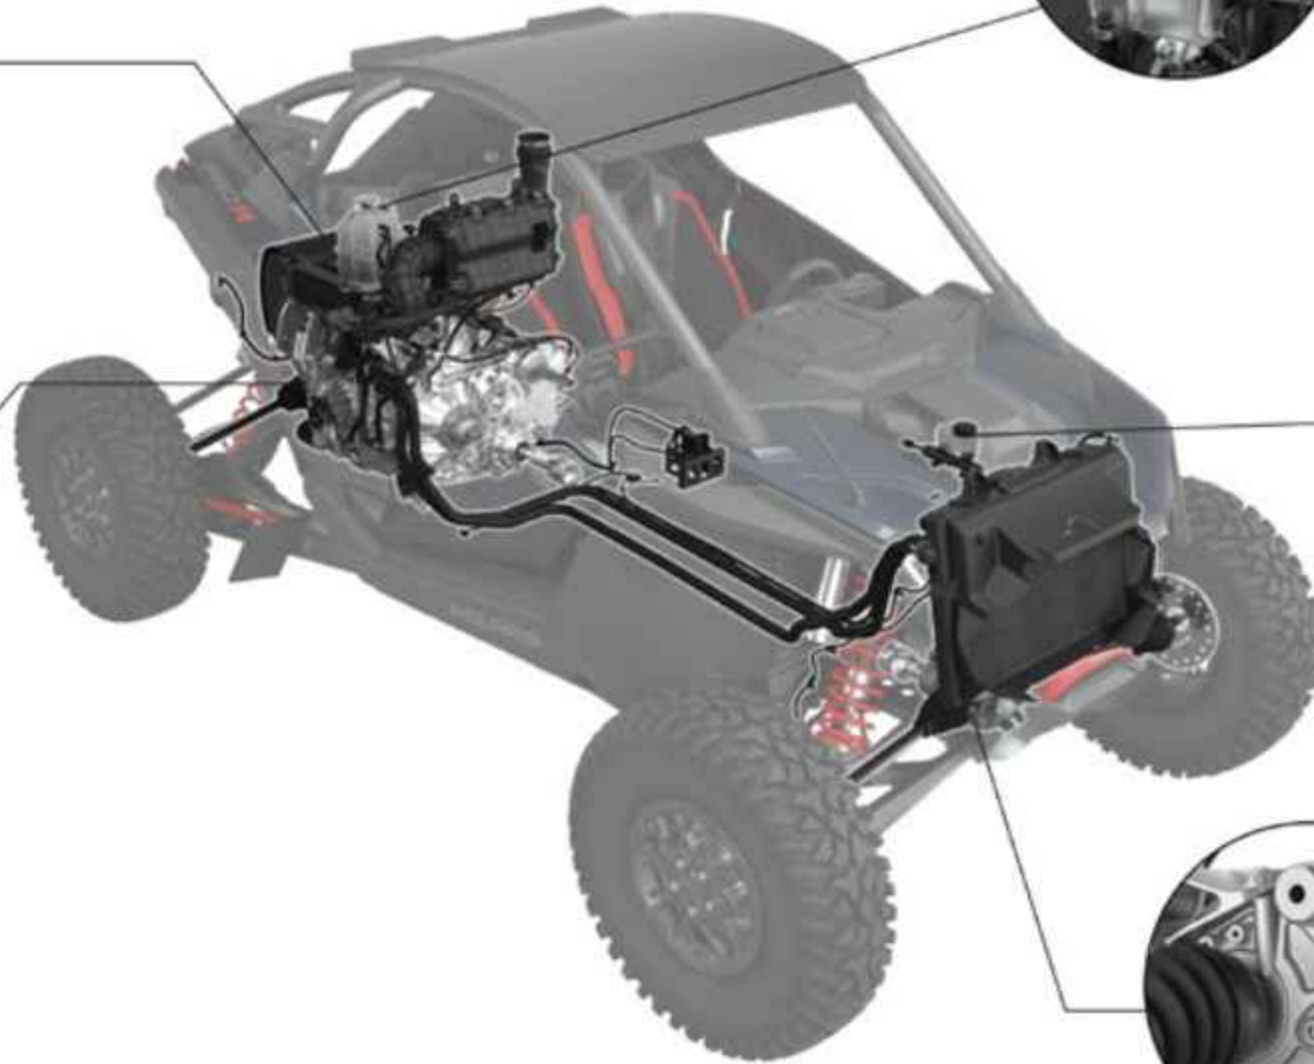

MAINTENANCE FLUIDS

ENGINE OIL

Maximum protection for your 4-cycle engine.

AGL

Protect gears, drive chain and bearings from scoring and wear.

- 1 QT • 2878068
- 1 GALLON • 2878069
- 2.5 GALLONS • 2878070
- 55 GALLONS • 2879594

ANTI-FREEZE

Prevent corrosion on metal components, eliminate scaling and maximize cooling system performance.

- 1 QT • 2880514
- 1 GALLON • 2880513
- 55 GALLONS • 2880512