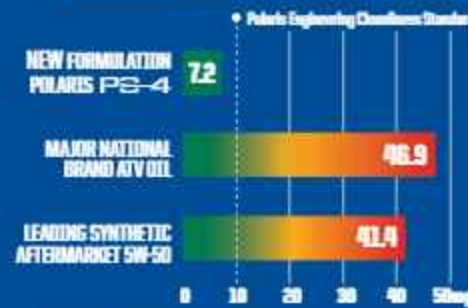

DEPOSIT TEST LOWER DEPOSITS = MAXIMUM POWER

MAXIMUM PERFORMANCE

- New improved PS-4 formulation provides 33% less deposits than previous PS-4 formula.
- At least 50% less deposits than all aftermarket oils tested.
- The cleanest engine for maximum power and performance!

POLARIS EXTREME SYNTHETICS

Our new PS-4 Extreme Synthetic 0W-50 formulation applies only to the **absolute highest performance** products we sell, for ultimate protection and performance in the most extreme conditions.