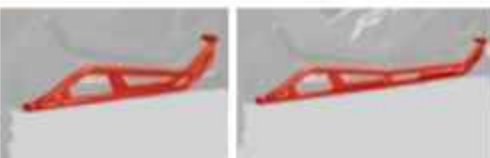

1.75" STEEL TUBE CONSTRUCTION WITH 70% THICKER WALLS, EXTENDS FROM MACHINE FOR MAX PROTECTION THROUGH ROUGH TERRAIN

HD EXTREME KICK-OUT

COLOR	2-SEAT		4-SEAT	
	2-SEAT	4-SEAT	2-SEAT	4-SEAT
■ MATTE BLACK	2883208 458	4359⁹⁹	2883209 458	4629⁹⁹
■ INKY RED	2883208 293	4384⁹⁹	2883209 293	4679⁹⁹

2-SEAT: PRO R '22-23, TURBO R '22-23, PRO XP 4 '20-23
4-SEAT: PRO R 4 '22-23, TURBO R 4 '22-23, PRO XP 4 '20-23

SEAMLESS INSTALLATION

Reusable anchors allow for easy installation of rock sliders into the built-in, dedicated chassis location.

CLOSED/UNLOCKED

OPEN/LOCKED

ALL ROCK SLIDERS ONLY COMPATIBLE WITH ALUMINUM DOORS (2884680-458, 2884680-459) WHEN DOOR SEAL IS REMOVED. NOT COMPATIBLE WITH FRONT DOOR (INNER CLOSED OFF PANELS) (2884680, 2884681)

PRO R, TURBO R & PRO XP

AUDIO

WINDSHIELDS & REAR PANELS

ROOF DOORS & HEATER

VEHICLE PROTECTION

LIGHTS

STORAGE

MISC. ACCESSORIES & WINCHES

PRO R/PRO XP AFTERMARKET