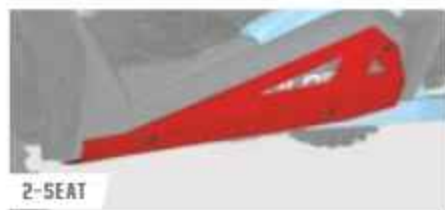

**LOW PROFILE ROCK SLIDERS**

- Plated steel construction, durable powdercoat finish
- Easy installation with expanded anchor mount

COLOR	2-SEAT	4-SEAT
MATTE BLACK	2879488 458 \$319 <sup>MS</sup>	2879490 458 \$619 <sup>MS</sup>
INDY RED	2881587 293 \$344 <sup>MS</sup>	NA
SKY BLUE	NA	2881583 737 \$684 <sup>MS</sup>