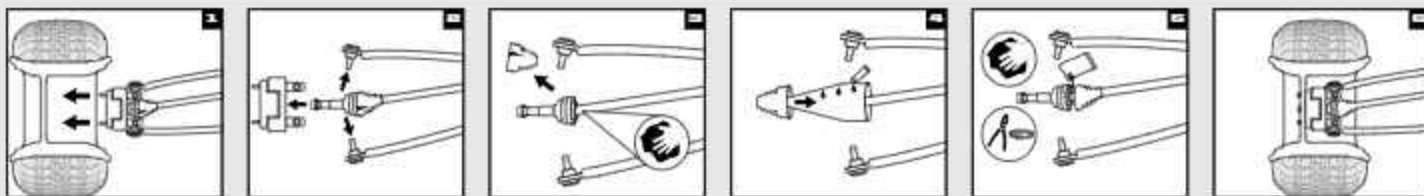

CV BOOT REPAIR KIT*

FIX ON THE GO | TEMPORARY COVERAGE

- A quick trail-side fix to increase trail time
- The flexible and durable boot material expands over a cone tool for CV boot repairs, without disassembling CV axles
- Universal fit - works as a temporary fix for most powersports axles
- All components fit inside the cone, and a cover is provided for compact durable storage
- Easily fits in a cargo box, attached to the roll cage, in the glovebox or many other storage locations.

UTV CV BOOT REPAIR KIT

1. Kit includes the following items:
- (1) Expandable XL CV Boot
  - (1) Reusable Cone Tool
  - (2) CV Boot Clamps
  - (1) Tube of Silicone Lube
  - (1) Grease Packet
  - (1) Cone Cover
3. 2830526 • $29⁹⁹

UTV TRAIL BOOT ONLY

1. 2830527 • $14⁹⁹

ATV

- CV REPAIR KIT 2830528 • $25⁹⁹
- TRAIL BOOT ONLY 2830529 • $14⁹⁹

SEE HOW THE CV BOOT REPAIR KIT WORKS AT POLARIS.COM/MAINTENANCE-VIDEOS

HOW TO INSTALL

1. Remove wheel and axle nut.
2. Remove brake caliper, hub, tie rod and upper and lower ball joints.
3. Remove old boot and clean joint.
4. Spread silicone lube on entire cone tool. Slide boot over cone tool, large end first. See package for outer boot instructions.
5. Empty the bag of grease into the CV joint/boot, clean sealing points and install clamps.
6. Reassemble tie rod, ball joints, brake caliper, axle nut, tire and wheel.

Refer to your service manual for further instructions and torque specifications. *Designed for temporary CV boot repair. Purchase the OEM CV Boot for a permanent repair.