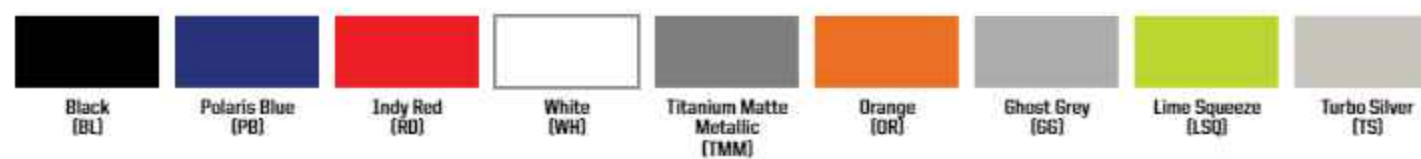

VISIT PROARMOR.COM FOR THE FULL RZR ACCESSORY LINEUP

TRAIL ACCESSORIES
WINDSHIELDS
REAR PANELS
ROPS COVERS
B AIDIO
VEHICLE PROTECTION
STORAGE
WINDCHIPS, HEATER
S FLOWNS
LIGHTING
ELECTRICAL & TRACKS
PRO ARMOR
AFTERMARKET