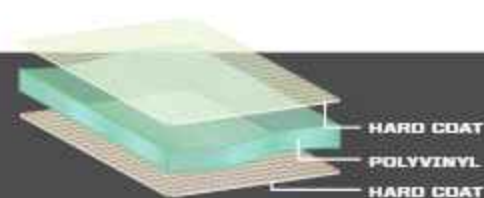

**GLASS**

- Superior optical clarity (automotive level)
- Scratch-resistant
- Seals tight
- Cold weather/heavy duty

**HARD COAT POLY**

- Lightweight, flexible, easy to store/remove
- Impact-resistant
- 30x more scratch resistance than regular poly windshields