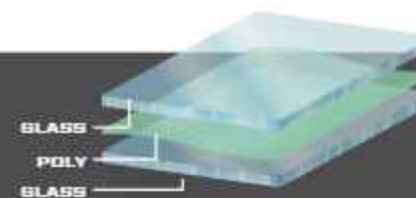

GLASS

- Superior optical clarity (automotive level)
- Scratch-resistant
- Seals tight
- Cold weather/heavy duty