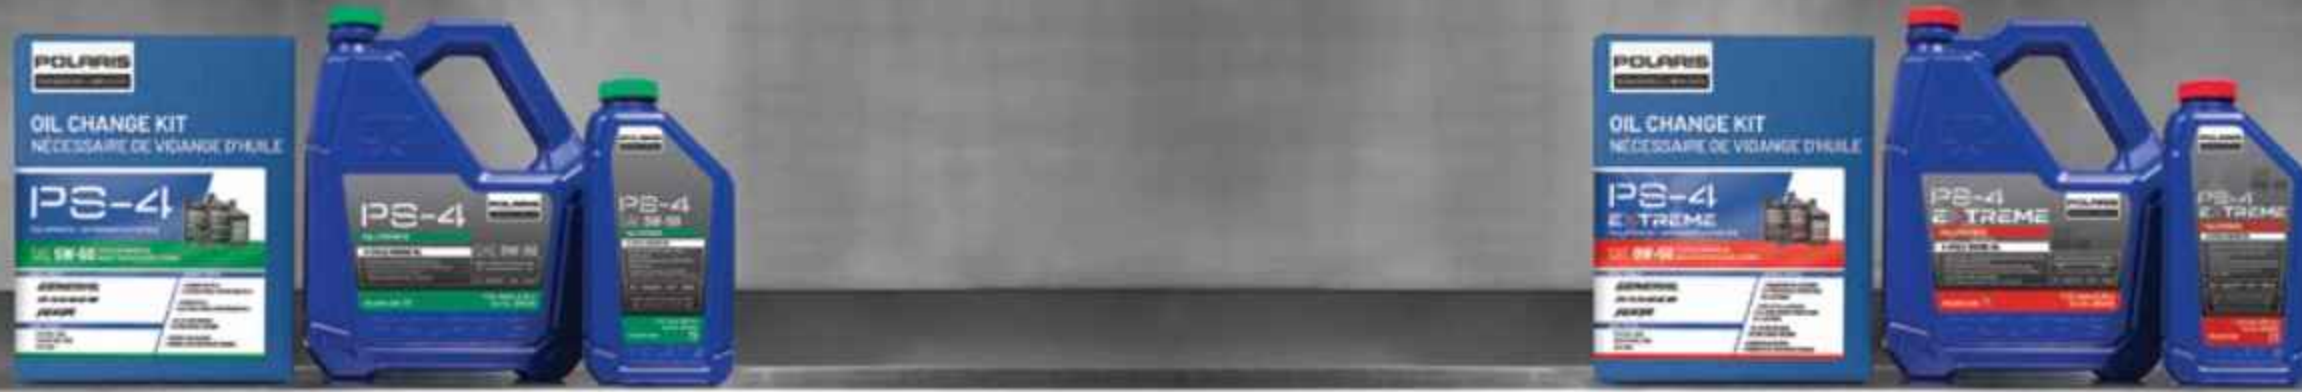

OIL

PS-4 FORMULATIONS BEST PROTECTION, BEST PERFORMANCE

Our new PS-4 5W-50 formulation and PS-4 Extreme Synthetic 0W-50 have been designed to provide the best fluid technologies for long lasting wear protection. These formulations include a new Polaris exclusive additive system to keep the engine cleaner from deposit build-up to maximize power and powersports-grade synthetic base stocks that provide the ultimate in engine protection.

PS-4 5W-50 FULL-SYNTHETIC OIL

Optimal for ambient operating temperatures of -40° F to 100° F

- 1 Quart 2876244
- 1 Gallon 2876245
- 16 Gallons 2876247
- 55 Gallon Drum 2876246
- 330 Gallon Tote 2878814

PS-4 0W-50 EXTREME FULL-SYNTHETIC OIL

Optimal for ambient operating temperatures of -45° F to 130° F

- 1 Quart 2889395
- 1 Gallon 2889396
- 16 Gallons 2889397
- 55 Gallon Drum 2889398
- 330 Gallon Tote 2889399

OIL CHANGE KITS

These convenient kits include everything needed including filter and oil volume per vehicle

PS-4 5W-50	PS-4 EXTREME 0W-50	
PART NUMBER	VEHICLE FITMENT	PART NUMBER
2202166	RANGER/RZR/SPORTSMAN 570, TWIN 600, TWIN 700, TWIN 800	2890056
2879323	RANGER, POLARIS GENERAL 900-1000, RZR 900-1000, RS1	2890057
2877473	RANGER/SPORTSMAN 300-500, SPORTSMAN/SCRAMBLER 500/850/1000	2890055
2881696	RZR TURBO	2890058