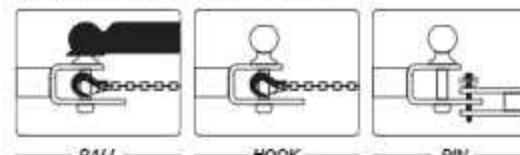

HITCHES

3:1 HITCHES

VERSATILE 3 IN 1 FUNCTIONALITY