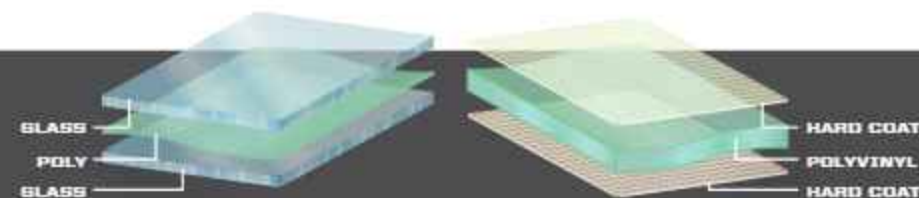

GLASS VS HARD COAT POLY

- Superior optical clarity (automotive level)
- Scratch-resistant
- Seals tight
- Cold weather/heavy duty

- Lightweight, flexible, easy to store/remove
- Impact-resistant
- 30x more scratch resistance than regular poly windshields

REAR PANEL

LOCK & RIDE

POLY REAR PANEL

- Maintains rear visibility and reduces rear air swirl from entering the cockpit
- Fully compatible with all accessories
- If installed, Rear Audio Pods should project backwards

▶ 2884765 • $289^{MS}

TRAIL S *21-23, TRAIL *21-23