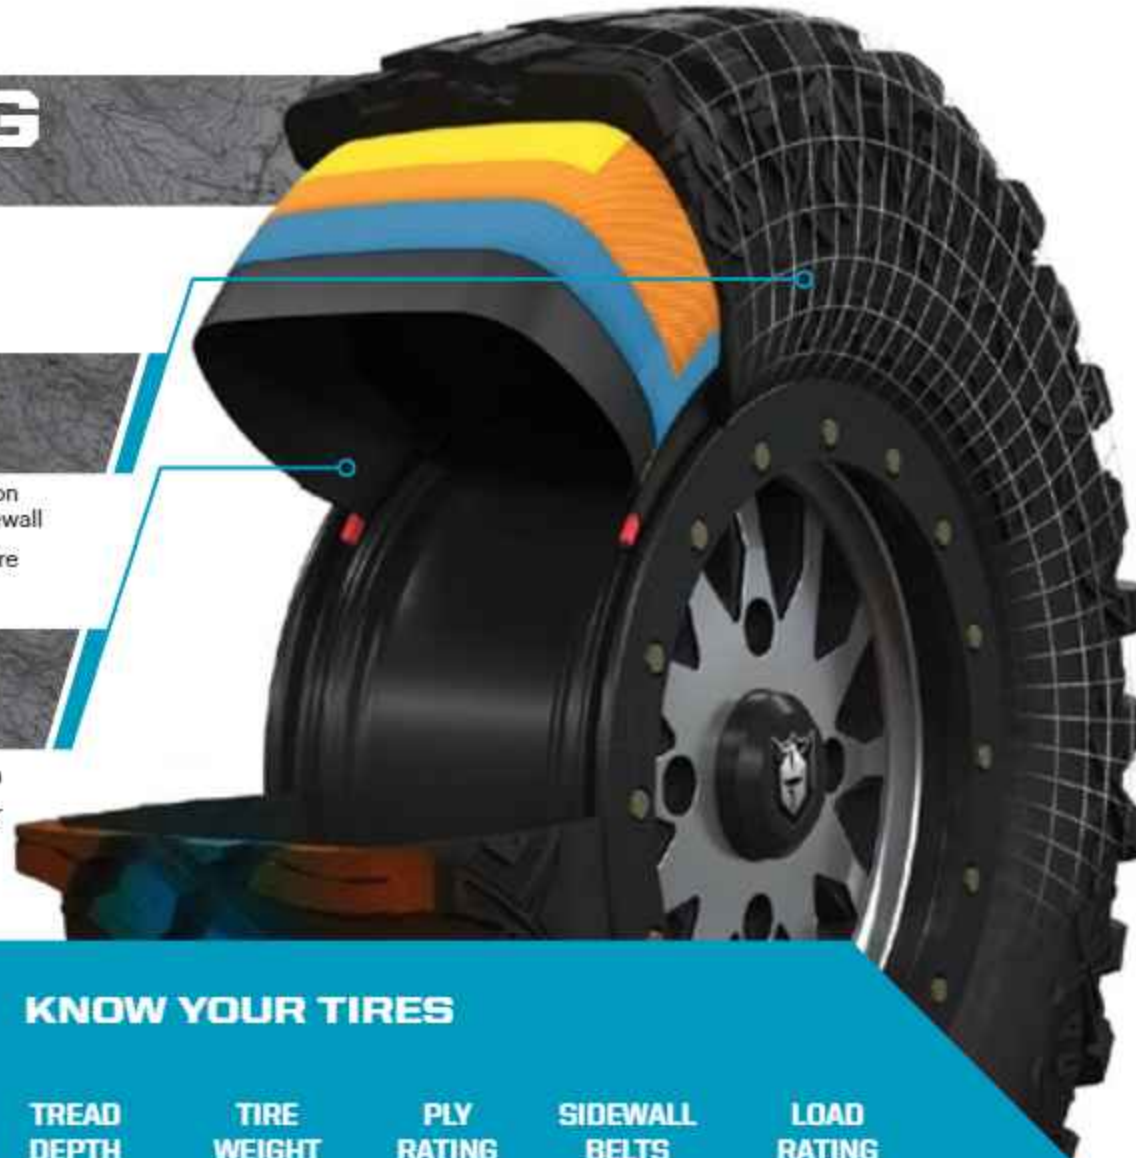

KNOW YOUR TERRAIN

- Tread patterns optimized for extreme traction
- Ideal for both hard-pack and loose trail

- Flexible "grippy" tread
- Aggressive side bite

- Provides traction and durability
- Built to perform in hard sand, jagged rocks or any other extreme terrain

- Extra deep treads
- Self-cleaning lugs

- Paddles provide traction and durability in soft sand
- Built to float on top of sand

- Triple belted sidewalls to resist puncture
- Purpose-built, long lasting tread patterns

- Handles extreme cold
- Holds shape and provides traction

SUPERIOR PERFORMANCE & DURABILITY

WAYS TO SHOP WHEELS & TIRES

LIFELONG PERFORMANCE

- Every tire is designed and constructed with longevity in mind
- 3,000+ mile rated (4,828 kilometers)

PREMIUM PROTECTION

- Pro Armor makes tires with extra protection exactly where it's needed most — the sidewall
- Triple-belted sidewalls keep your tires more resistant so you can keep going

TOUGH TIRES

- Higher ply ratings mean added protection
- Pro Armor builds 8 or 10-ply rated tires for higher puncture-resistance

KNOW YOUR TIRES

DIMENSIONS			TREAD DEPTH	TIRE WEIGHT	PLY RATING	SIDEWALL BELTS	LOAD RATING
TIRE HEIGHT	TIRE WIDTH	WHEEL DIAMETER					
32" x 9"	R15	FRONT/REAR	30mm	41 LBS	10	3	1,320 LBS
Part Number • Price							
USAGE Where can you use the tire			TREAD DEPTH Deeper treads have more grip in all conditions	TIRE WEIGHT A lighter tire makes for improved vehicle performance	PLY RATING Indicates tire puncture-resistance	SIDEWALL BELTS Increase your resistance to sidewall punctures	LOAD RATING How much weight can the tire handle

TIRES BY SIZE

26"	27"	28"	29"	30"	32"	33"
ATTACK	MUD XC	ATTACK 2.0	DUAL-THREAT	ATTACK 2.0	ATTACK 2.0	CRAWLER XG
DUAL-THREAT	WHITEOUT	CRAWLER XG	HD-K	CRAWLER AT	DUAL-THREAT	CRAWLER XR
		CRAWLER XR	MUD XC	CRAWLER XG	CRAWLER AT	PRO RUNNER
				CRAWLER XR	CRAWLER XG	
				MUD XC	CRAWLER XR	
				PRO RUNNER	MUD XT	
				SAND 12XT	PRO RUNNER	
				SAND 16XT	SAND 16XT	
				WHITEOUT		

TIRES BY TERRAIN

TRAIL	ROCK	DESERT	MUD	SAND	SNOW
ATTACK	ATTACK 2.0	ATTACK	MUD XC	SAND 12XT	ATTACK
ATTACK 2.0	CRAWLER AT	ATTACK 2.0	MUD XT	SAND 16XT	ATTACK 2.0
CRAWLER AT	CRAWLER XG	CRAWLER AT			HD-K
CRAWLER XG	CRAWLER XR	CRAWLER XG			WHITEOUT
CRAWLER XR	DUAL-THREAT	CRAWLER XR			
DUAL-THREAT	PRO RUNNER	DUAL-THREAT			
HD-K		PRO RUNNER			
MUD XC					
PRO RUNNER					

WHEELS BY SIZE

14"	15"	16"
40-SERIES (16 TIRE OPTIONS)	50-SERIES (29 TIRE OPTIONS)	60-SERIES (1 TIRE OPTION)
4201	5101	6301 BEADLOCK
4202	5201	
4203 BEADLOCK	5202	
4204	5203 BEADLOCK	
4205	5204	
4206	5205	
4301 BEADLOCK	5206	
4302 BEADLOCK	5207	
4303	5208	
HD DUAL BEADLOCK	5301 BEADLOCK	
	5302 BEADLOCK	
	5303	
	5305 BEADLOCK	

KNOW YOUR WHEELS

STEP 1: SELECT YOUR SERIES

4 = 40-SERIES   5 = 50-SERIES   6 = 60-SERIES

STEP 2: CHOOSE YOUR LOAD RATING

1 = <800 LBS   2 = 801 - 1,300 LBS   3 = 1,301 - 1,600+ LBS

STEP 3: PICK YOUR STYLE

OFFSET / BEADLOCK / COLOR

INCREASE OFFSET FROM STOCK = NARROWER STANCE
DECREASE OFFSET FROM STOCK = WIDER STANCE

COMMON

LIGHTING

CONNECTED TECHNOLOGY

AUDIO

WHEELS & TIRES

VEHICLE & RIDER PROTECTION

COOLERS

DRINK & ACCESSORIES

WINCHES

MISC. STD. & YOUTH