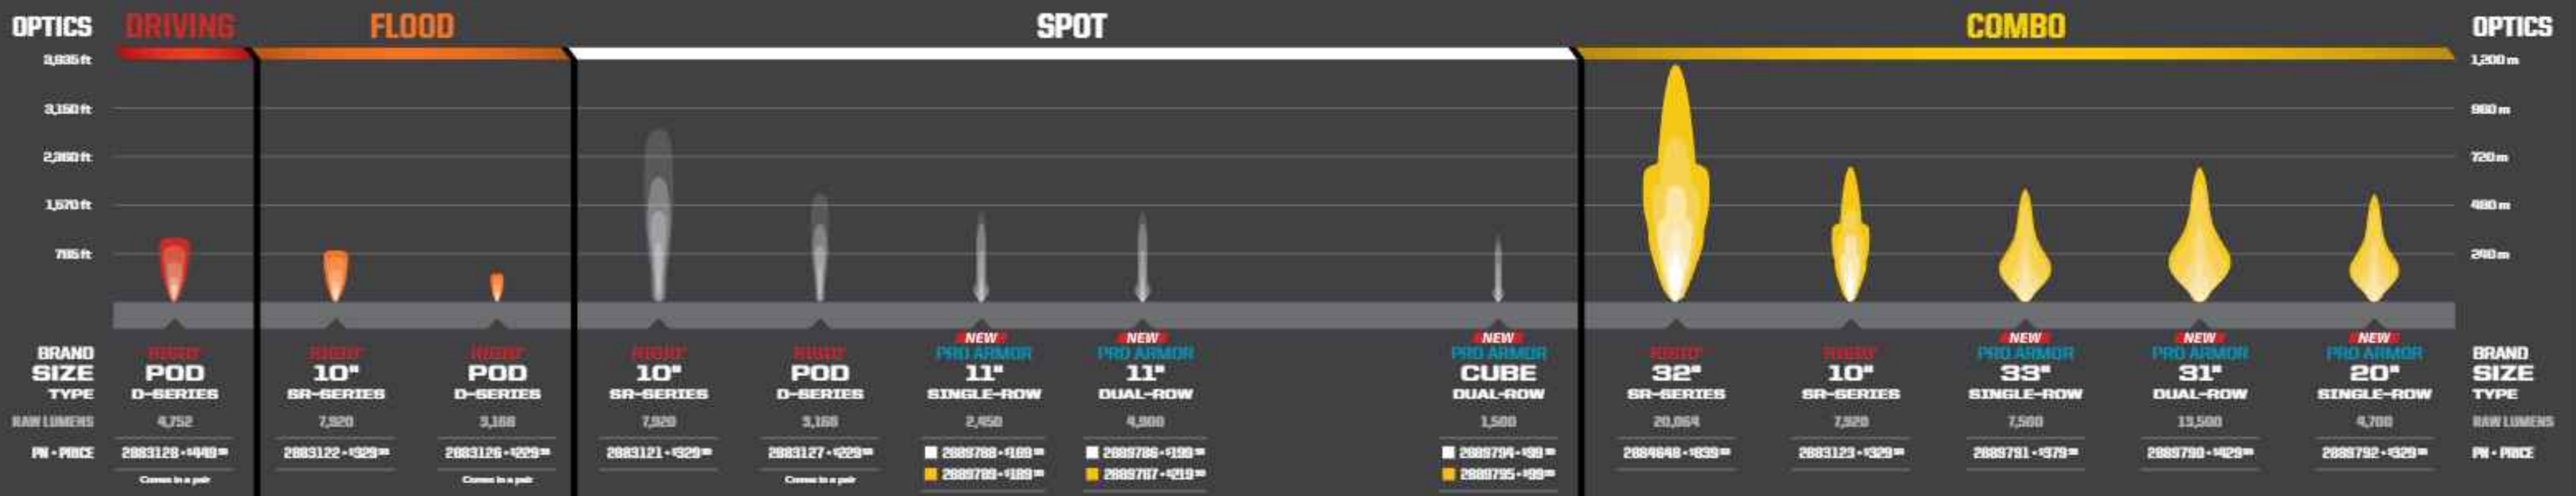

EXCLUSIVE OPTICS

RIGID® invests heavily in optical science and has patented multiple optics and optics systems, maximizing light output and efficiency.

RIGID® LIMITED LIFETIME WARRANTY

If you own a RIGID® light and it breaks, we will replace or repair it for life.*

RUGGED CONSTRUCTION

Pro Armor lights are designed to be big and beefy with an aggressive style all their own, and housed in IP67 marine-grade rated UV polyester powder-coating.

MASSIVELY BRIGHT

Pro Armor builds bright lights designed for any riding experience. All that power is directed through heat dissipating aluminum for streamlined heat management.

LIGHT BAR TYPES

SR-SERIES PRO

Sleek, powerful, low-profile (under 2" tall). Lights extreme distances with low energy usage. Available in 10" & 32"

D-SERIES PRO

Compact to fit almost anywhere with high output and low energy usage. Available in Driving, Flood & Spot

DUAL-ROW LED

The most spread and farthest illumination downrange. Easy to mount. Available in 11" & 31"

SINGLE-ROW LED

Powerful, compact, low-profile light bars with a sleek look. Available in 11", 20" & 33"

CUBE LED

Small size allows mounting in strategic locations for added lighting. Available in Spot

LIGHT BAR OPTIONS

SHOP & VERIFY VEHICLE FITMENT AT POLARIS.COM/ShopRZR